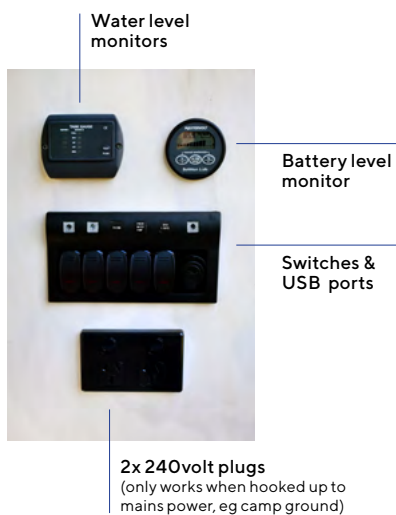

CONTROL PANEL