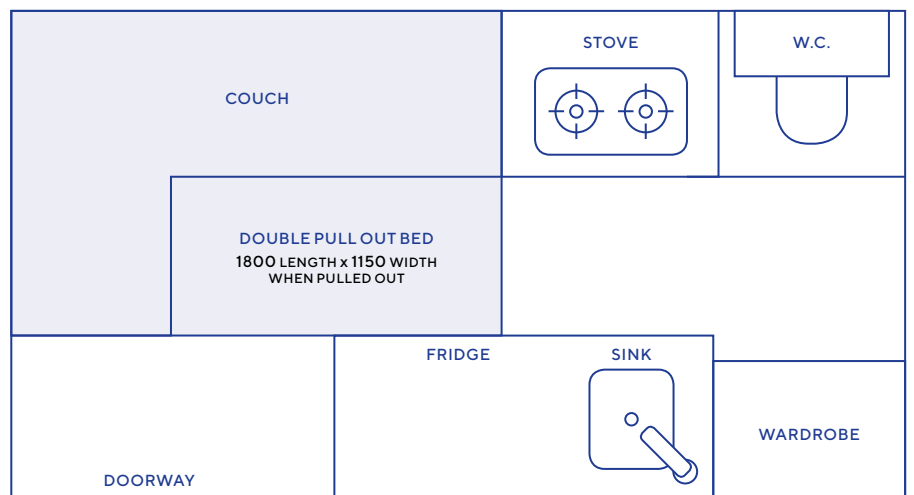

## SPECIFICATIONS

- › Automatic transmission
- › Petrol
- › Toilet
- › Double bed (pull out)/couch
- › Wardrobe and storage areas
- › 2x USB Ports
- › Portable Bluetooth speaker
- › Mobile WIFI (charges apply)
- › 2x household plugs (240v)
- › Solar panel
- › 40 litre fresh water, 40 litre grey water with water level monitors
- › 2 burner LPG stove (4KG bottle) with glass cover
- › 85 litre fridge
- › LED lighting
- › 12v (dual battery) and 240v (mains hookup) systems
- › Rubbish/recycle bins
- › Fire extinguisher
- › Reversing camera

## CONTROL PANEL

## FLOORPLAN

● INDICATES SPACE OCCUPIED BY BED WHEN PULLED OUT

LENGTH **3.3m** WIDTH **1.8m**

ADVENTURE IN STYLE.